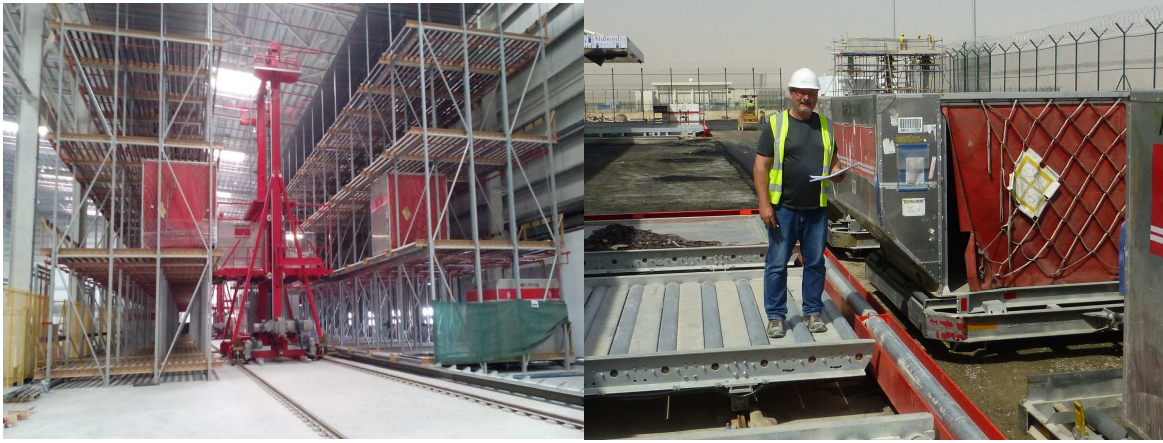

# Emirates SkyCargo – Archgroup DXB New Air Cargo Facility 2012 - 2014

Lead Consultant MHS-System, Planning, Tender, Project-Management, Operation Integration –  
1 Mio. Tons

New cargo terminal for  
Emirates SkyCargo at DWC